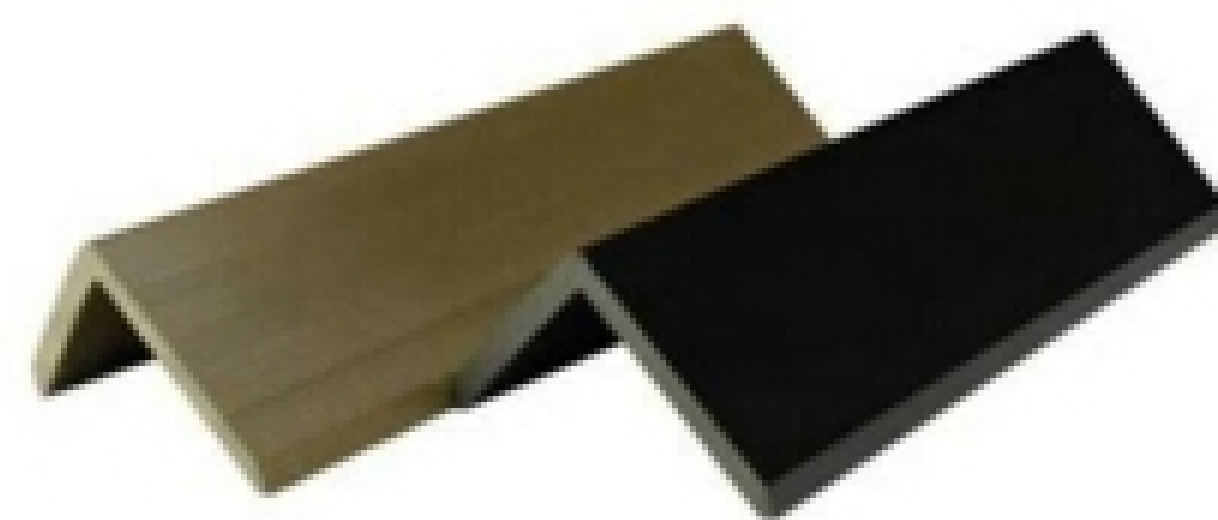

NAME: Exterior wall panel
SIZE: 203mm*20mm

NAME: Grating plate
SIZE: 150mm*20mm

Keel edging and floor accessories

Specifications

NAME: Solid keel
SIZE: 40mm*25mm

NAME: Solid keel
SIZE: 40mm*30mm

NAME: Solid keel
SIZE: 40mm*40mm

NAME: Hollow keel
SIZE: 60mm*40mm

NAME: Edge closing strip
SIZE: 40mm*40mm/38mm*38mm

NAME: Edge closing strip
SIZE: 50mm*50mm

NAME: Solid keel
SIZE: 50mm*50mm

NAME: Solid keel
SIZE: 40mm*30mm

NAME: Coextrusion edging
SIZE: 50mm*50mm