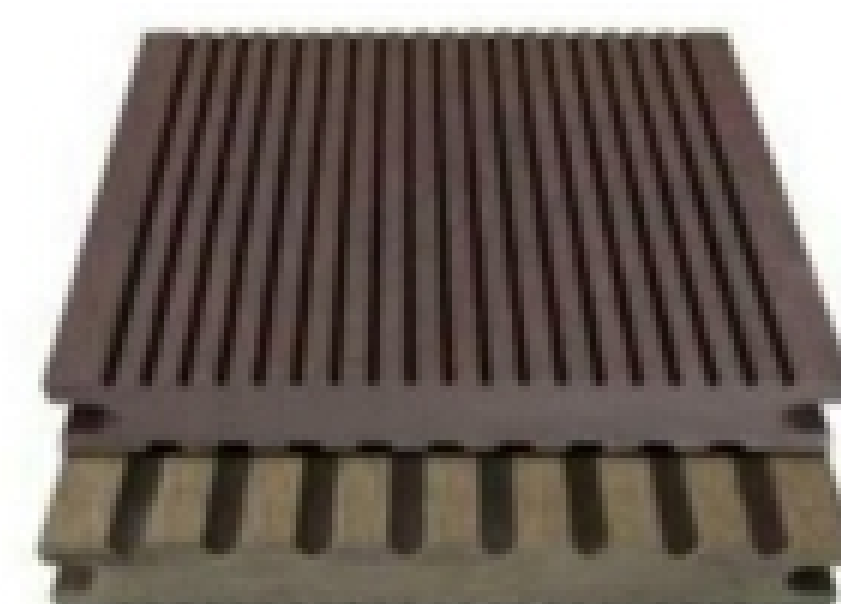

NAME: Round hole floor
SIZE: 140mm*40mm

NAME: Round hole floor
SIZE: 150mm*30mm

NAME: Round hole floor
SIZE: 150mm*40mm

Round hole floor series

Specifications

NAME: Solid floor
SIZE: 140mm*25mm

NAME: Solid floor
SIZE: 140mm*25mm

NAME: Solid floor
SIZE: 150mm*30mm

NAME: Solid floor
SIZE: 140mm*20mm

NAME: Solid floor
SIZE: 140mm*21mm

NAME: Solid floor
SIZE: 140mm*25mm

NAME: Solid floor
SIZE: 150mm*50mm

NAME: Solid floor
SIZE: 140mm*40mm

NAME: Solid floor
SIZE: 150mm*50mm

NAME: Solid floor
SIZE: 150mm*25mm

NAME: Solid floor
SIZE: 100mm*30mm

NAME: Solid floor
SIZE: 140mm*30mm

NAME: Solid floor
SIZE: 140mm*40mm

NAME: Solid floor
SIZE: 140mm*40mm