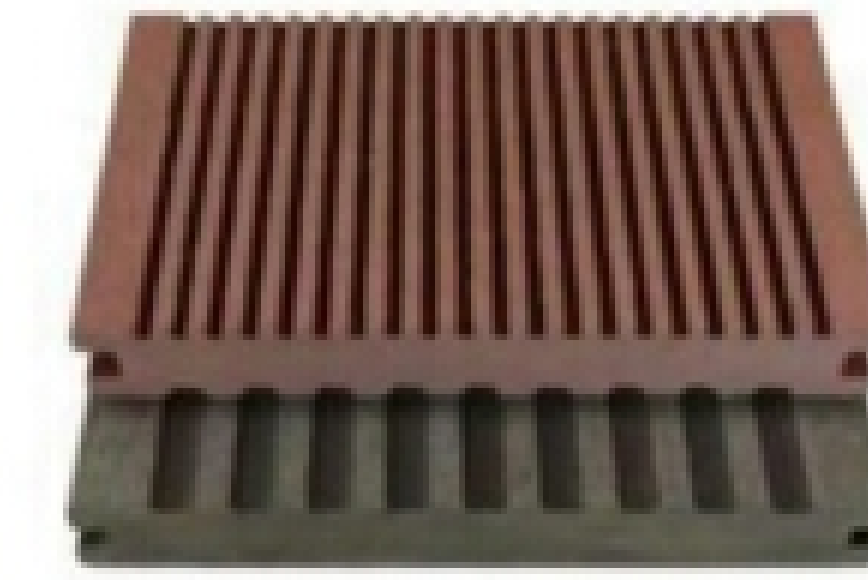

NAME: Round hole floor
SIZE: 140mm*40mm

NAME: Round hole floor
SIZE: 150mm*30mm

NAME: Round hole floor
SIZE: 150mm*40mm

Round hole floor series

Specifications

NAME: Solid floor
SIZE: 140mm*25mm

NAME: Solid floor
SIZE: 140mm*25mm