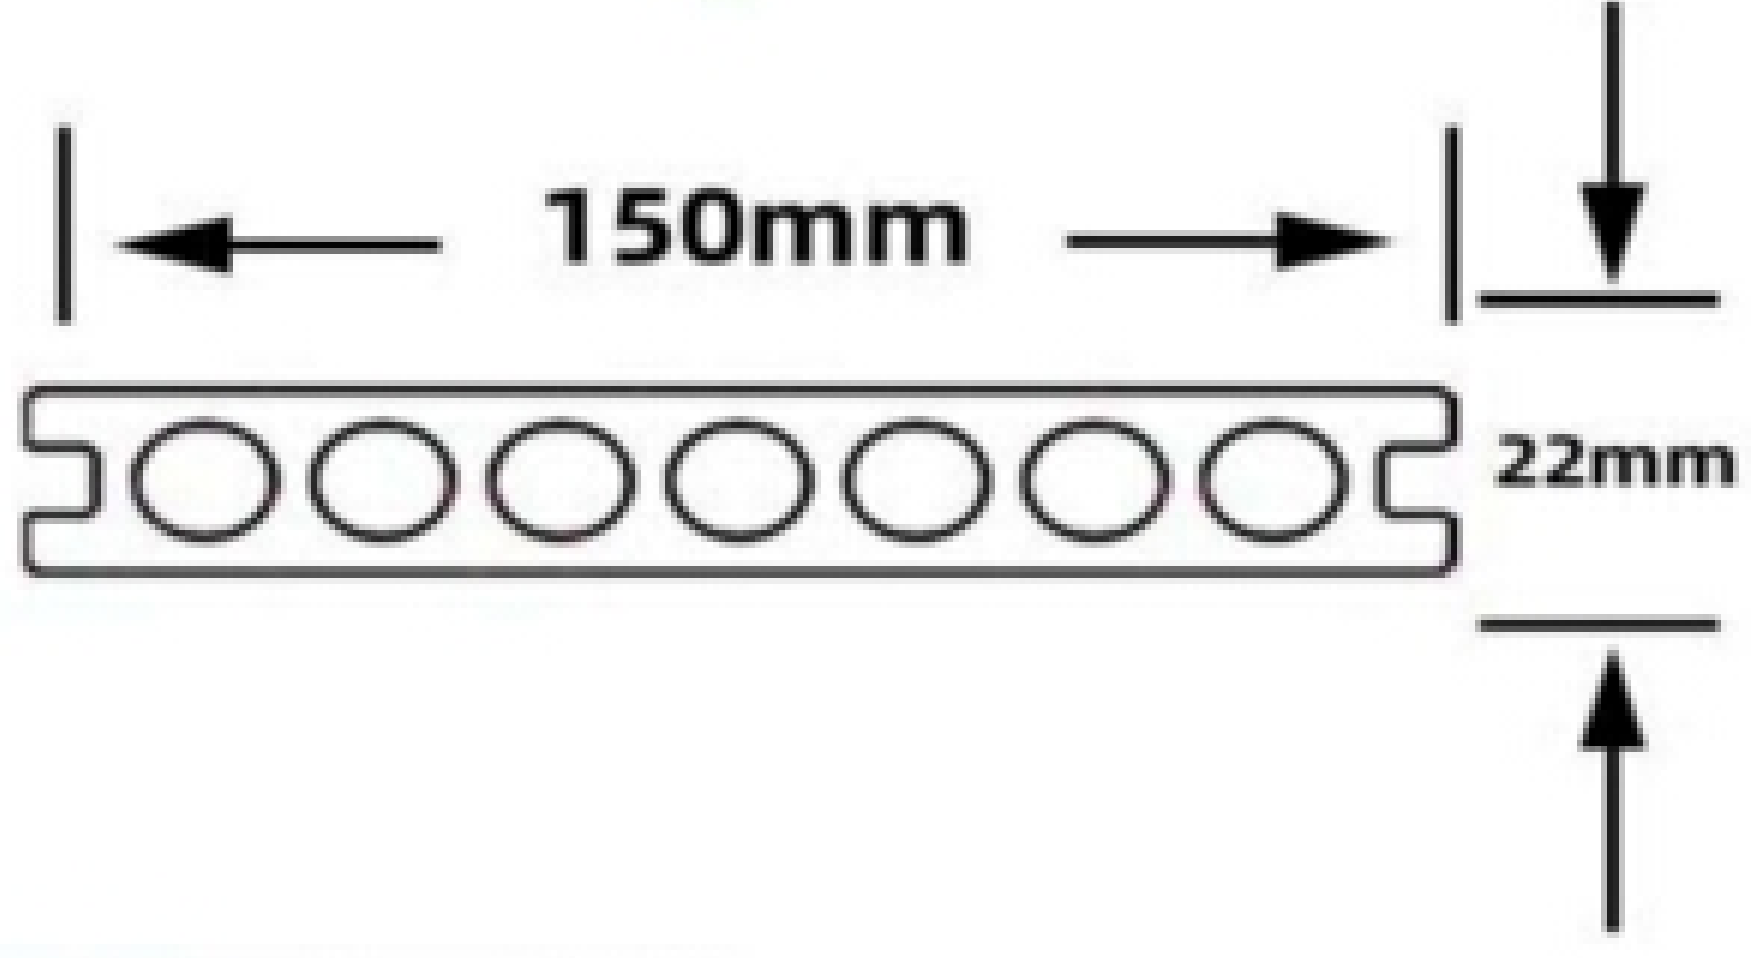

Striped surface

Wood grain surface

	150*22		139*23
	150*22		140*30

www.acousticcn.com

天戈®
TIAN GE

Light Grey/Dark Grey

Golden Green
Antique Wood

www.acousticcn.com

NAME: Square hole floor
SIZE: 145mm*30mm

NAME: Square hole floor
SIZE: 145mm*30mm

NAME: Square hole floor
SIZE: 150mm*50mm

NAME: Square hole floor
SIZE: 150mm*50mm

Round hole floor series

Specifications

NAME: Round hole floor
SIZE: 140mm*25mm