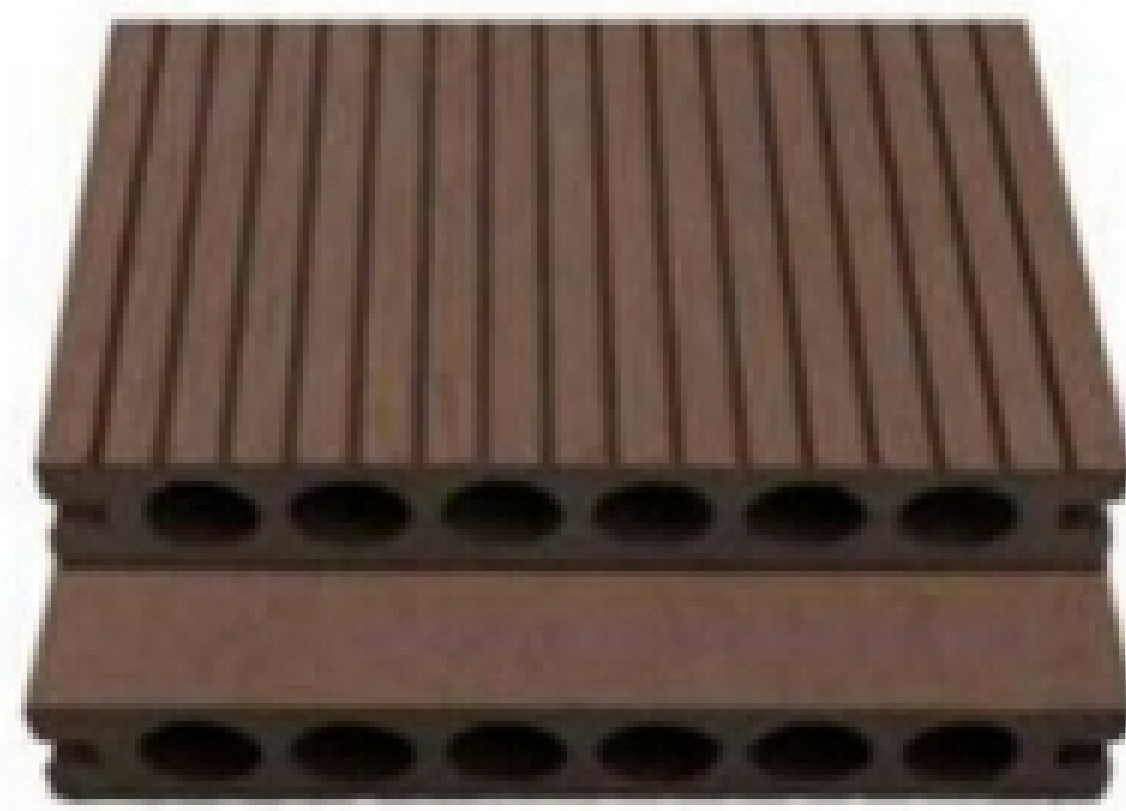

NAME: Square hole floor
SIZE: 145mm*30mm

NAME: Square hole floor
SIZE: 145mm*30mm

NAME: Square hole floor
SIZE: 150mm*50mm

NAME: Square hole floor
SIZE: 150mm*50mm

Round hole floor series

Specifications

NAME: Round hole floor
SIZE: 140mm*25mm

NAME: Round hole floor
SIZE: 150mm*50mm

NAME: Round hole floor
SIZE: 140mm*23mm

NAME: Round hole floor
SIZE: 140mm*24mm

NAME: Round hole floor
SIZE: 140mm*25mm

NAME: Round hole floor
SIZE: 140mm*25mm

NAME: Round hole floor
SIZE: 150mm*25mm