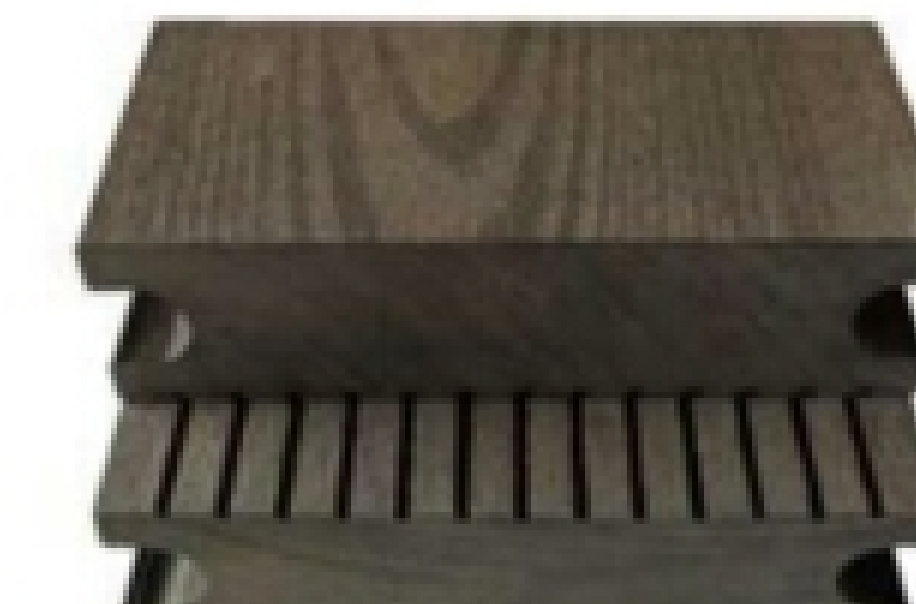

NAME: Solid floor
SIZE: 150mm*50mm

NAME: Solid floor
SIZE: 150mm*25mm

NAME: Solid floor
SIZE: 100mm*30mm

NAME: Solid floor
SIZE: 140mm*30mm

NAME: Solid floor
SIZE: 140mm*40mm

NAME: Solid floor
SIZE: 140mm*40mm

NAME: Solid floor
SIZE: 140mm*30mm/150mm*50mm

Solid floor series

Specifications

NAME: Solid bar
SIZE: 50mm*20mm

NAME: Solid bar
SIZE: 50mm*30mm

NAME: Solid bar
SIZE: 57mm*32mm

NAME: Solid plate
SIZE: 70mm*10mm