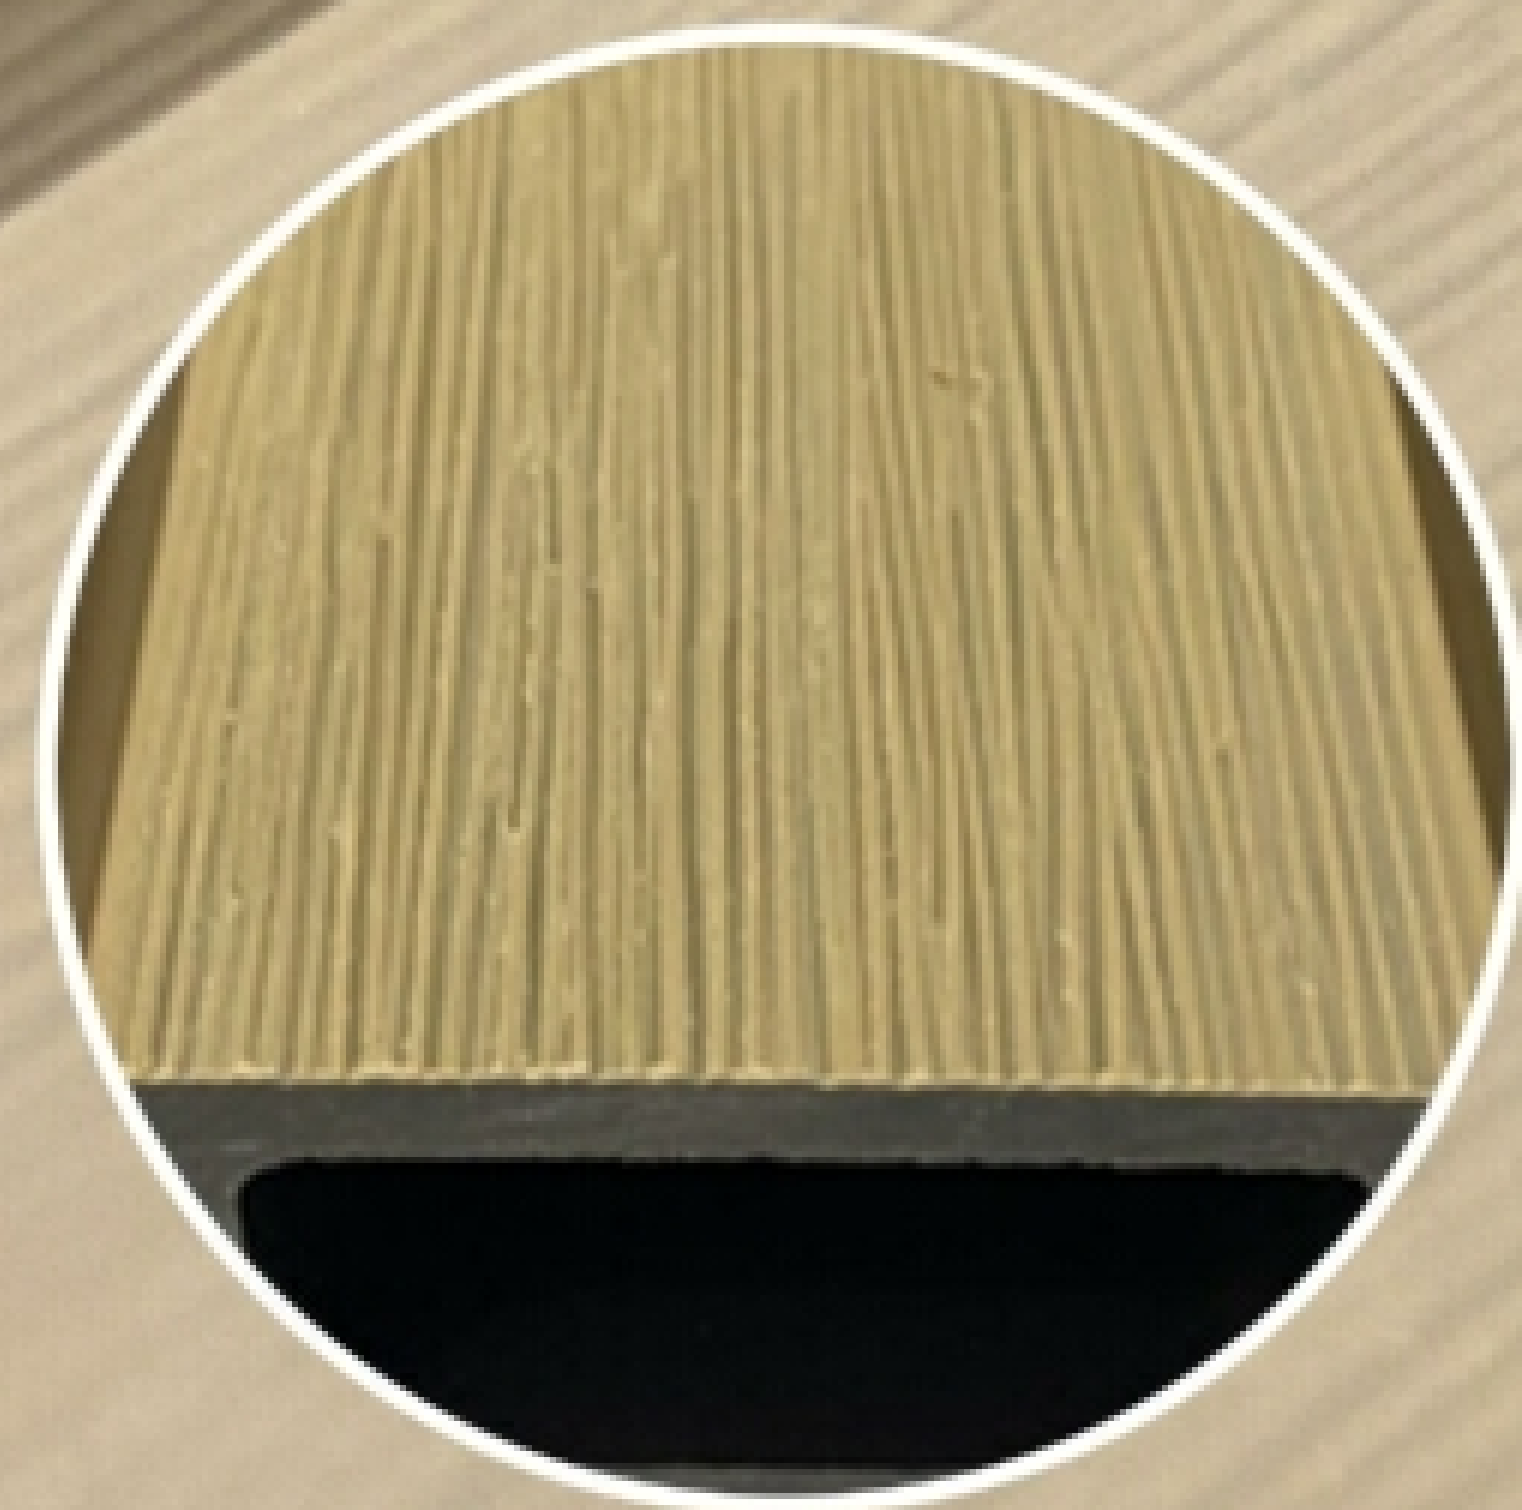

Instagram: <https://www.instagram.com/tiangeacoustics>

Wood-plastic characteristics

The main materials (polyethylene) include polyethylene, polypropylene, polyvinyl chloride, etc. By adding waste plant fibers such as wood flour, rice husks, and straw, they are mixed into new wooden materials for extrusion, molding, and injection molding. Wood plastic combines the dual characteristics of plastic and wood, making it a high-quality substitute for wood.

www.acousticen.com

BRUSHED SURFACE

STRONG FIREPROOF

STRONG WATERPROOF

天戈
TIAN GE

3D embossed wood-plastic wallboard

Features of plastic wood wall panels: high strength, rust proof, anti-corrosion, acid resistant, no need for maintenance and upkeep, it is a great innovation in the construction and decoration industry. Waterproof and moisture-proof, solving the problem of traditional wooden products being prone to decay, expansion, and deformation after absorbing water in humid and watery environments. Insect and white mosquito prevention, effectively eliminating insect infestation and extending service life. High fire resistance, non combustible. The product does not contain benzene substances, meets European grade environmental standards, and can be recycled, greatly saving wood usage. It can easily achieve personalized styling and fully reflect individual style. Good processability, can be ordered, created, sawn, drilled, and surface free of paint.