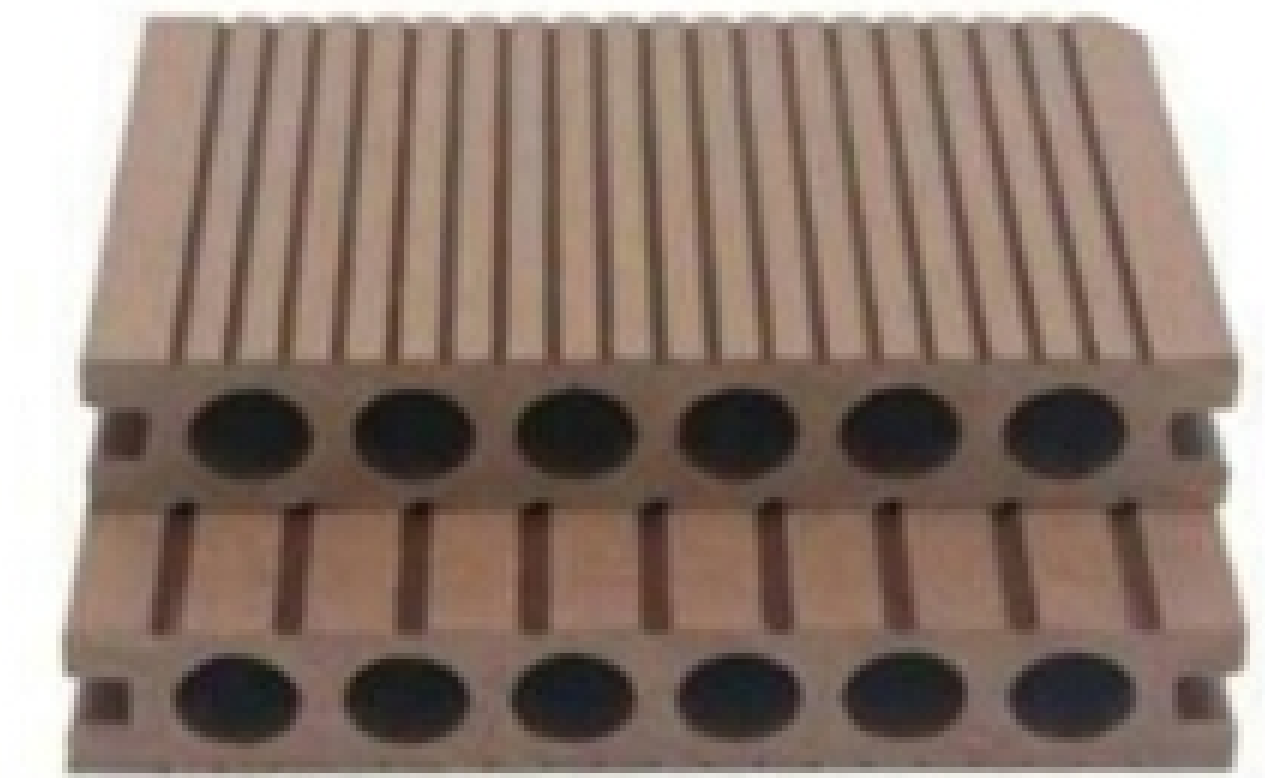

NAME: Round hole floor
SIZE: 150mm*50mm

NAME: Round hole floor
SIZE: 140mm*23mm

NAME: Round hole floor
SIZE: 140mm*24mm

NAME: Round hole floor
SIZE: 140mm*25mm

NAME: Round hole floor
SIZE: 140mm*25mm

NAME: Round hole floor
SIZE: 150mm*25mm