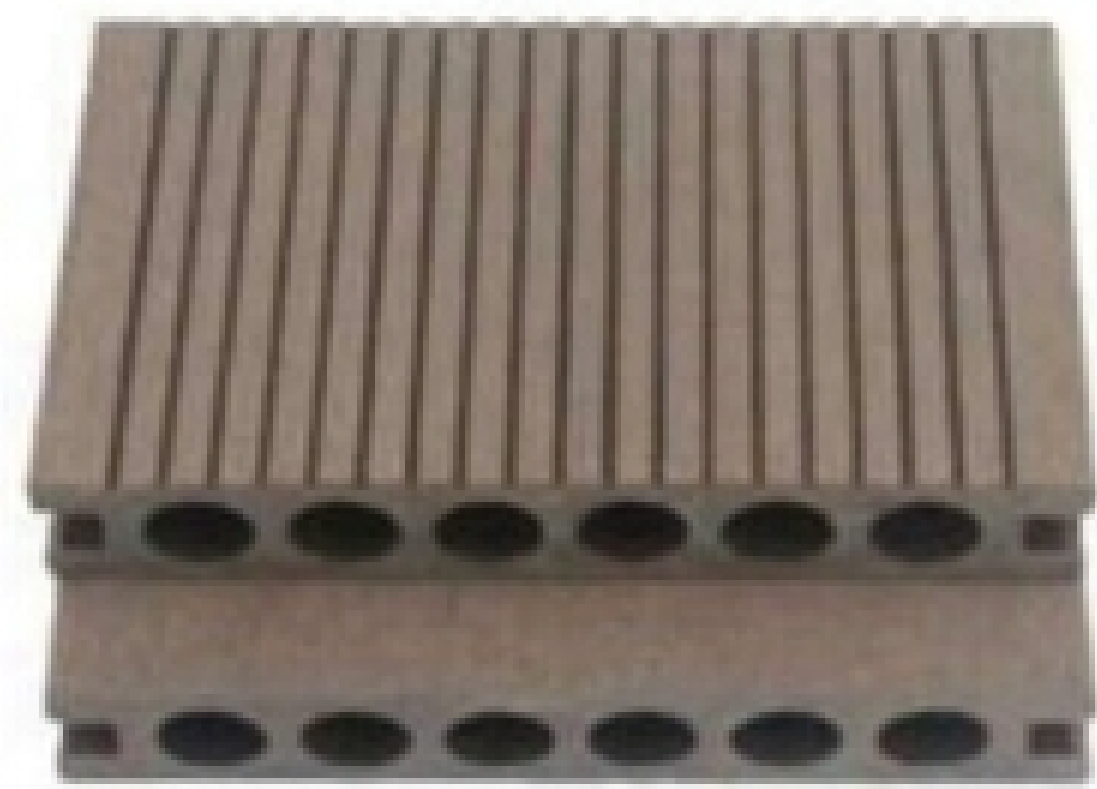

NAME: Square hole floor
SIZE: 145mm*30mm

NAME: Square hole floor
SIZE: 145mm*30mm

NAME: Square hole floor
SIZE: 150mm*50mm

NAME: Square hole floor
SIZE: 150mm*50mm

Round hole floor series

Specifications

NAME: Round hole floor
SIZE: 140mm*25mm

NAME: Round hole floor
SIZE: 150mm*50mm

NAME: Round hole floor
SIZE: 140mm*23mm

NAME: Round hole floor
SIZE: 140mm*24mm

NAME: Round hole floor
SIZE: 140mm*25mm

NAME: Round hole floor
SIZE: 140mm*25mm

NAME: Round hole floor
SIZE: 150mm*25mm