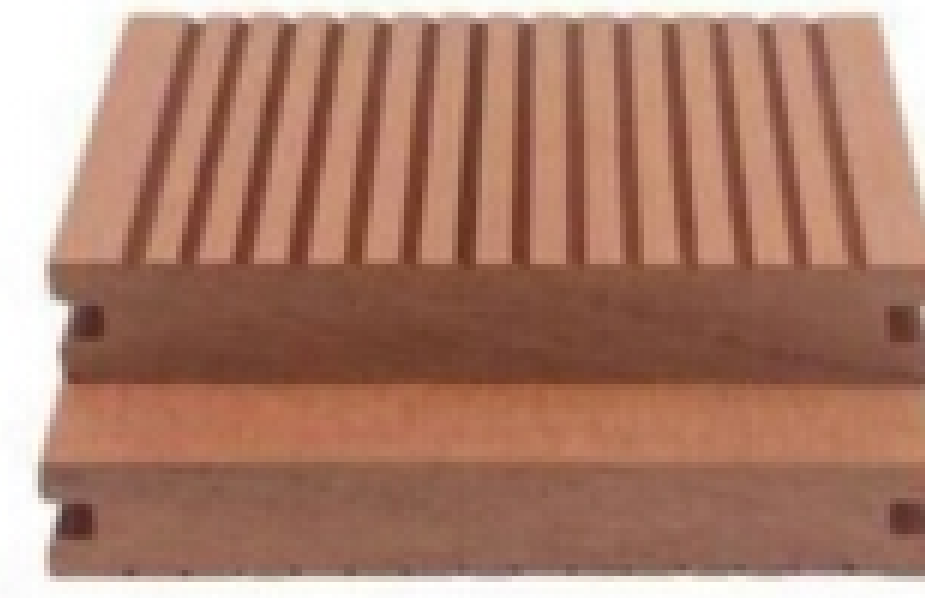

NAME: Solid floor
SIZE: 140mm*25mm